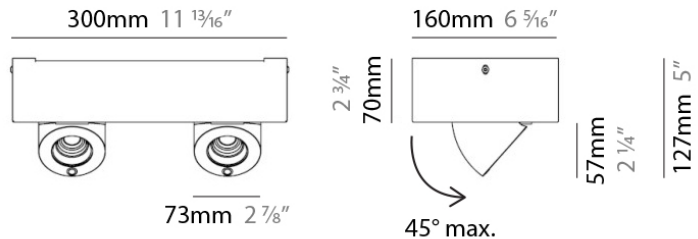

BRIDGE DOUBLE SURFACE

D92119

PROJECT	
TYPE	
NOTES	
QUANTITY	
DATE	

GENERAL

Series: Bridge
Subseries: Bridge Double
Brand: Milan
Division: Design
Mounting Type: Surface
Mounting Location: Ceiling
Subcategory: Spots

PHYSICAL

Shape: Rectangle
Length (mm): 300
Length (in): 11 ¹³/₁₆"
Width (mm): 160
Width (in): 6 ⁵/₁₆"
Height (mm): 127
Height (in): 5
Light Distribution: Adjustable / Direct
Weight (kg): 4.1
Weight (lbs): 9
Fixture Finish: WHI
Fixture Material: Aluminum

ELECTRICAL

Number of Lamps: 2
Lamp Type: LED
Total Output Wattage (W): 20
Max. Wattage Per Lamp (W): 10
Dimming: Non-Dimmable
Driver Included: Yes
Driver Location: Integrated
Driver Type: Constant Current
Driver Class: Class 2
Input Voltage (V): 120 - 277
Constant Current (MA): 700
Upon Request: Dimmable option available with remote driver upon request

LED

Number of LEDs: 2
Color Temperature (°K): 2700
Max. Delivered Lumen (lm): 2020
CRI: >80 CRI

OPTICAL

Reflector°: 50

RATINGS AND CERTIFICATIONS

Certified By: CSA Certified to UL and CSA Standards
IP rating: IP20